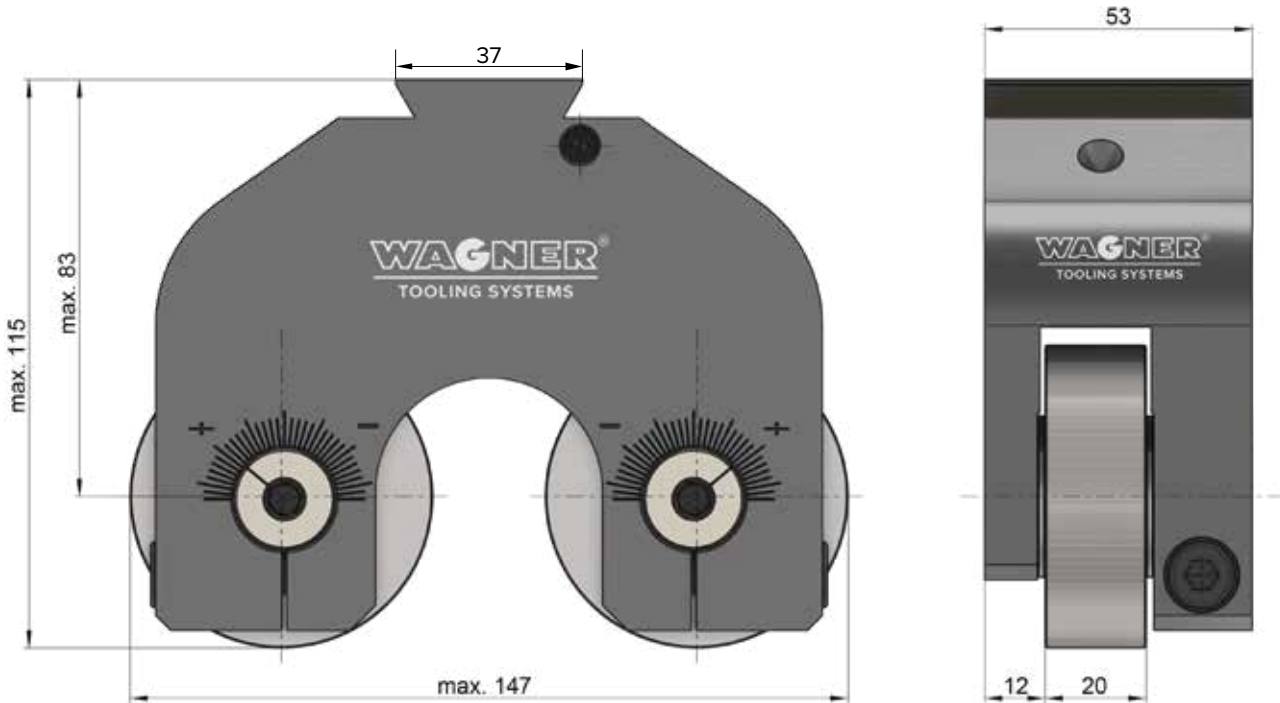

Knurling system TSW10

Knurling system TSW10

Weight with rolls	1.9 kg
Weight adapter	2.0–3.0 kg

	mm	inch
Working range \varnothing	3–18	0.118–0.709
Roll width max.	20	0.787

Knurling system TSW18

Knurling system TSW18

Weight with rolls	5.9 kg
Weight adapter	3.0–5.0 kg

	mm	inch
Working range \varnothing	14–36	0.551–1.417
Roll width max.	40	1.575

Knurling system TSW24

Knurling system TSW24

Weight with rolls	6.1 kg
Weight adapter	3.0–5.0 kg

	mm	inch
Working range Ø	18–40	0.709–1.575
Roll width max.	43.9	1.728

Knurling system TSW24-SR

Knurling system TSW24-SR

Weight with rolls	4.1 kg
Weight adapter	3.0–5.0 kg

	mm	inch
Working range \varnothing	18–40	0.709–1.575
Roll width max.	20	0.787