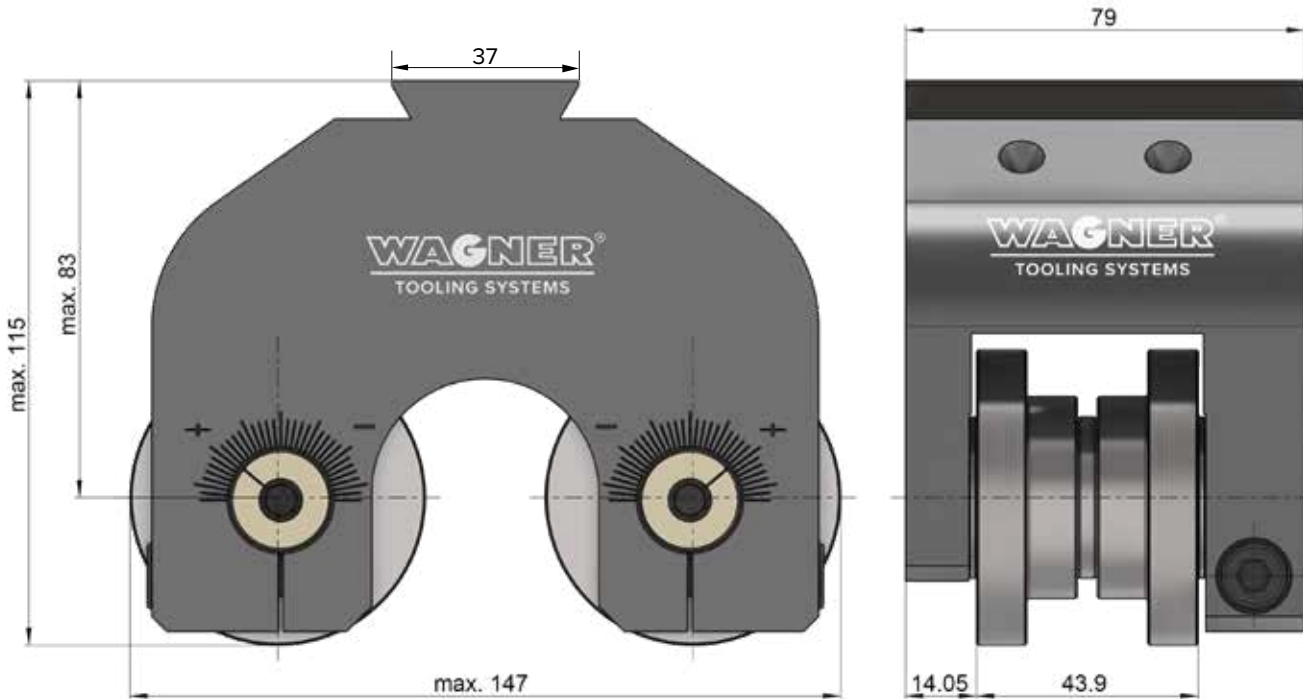

Knurling system TSW10

Knurling system TSW10

Weight with rolls	1.9 kg
Weight adapter	2.0–3.0 kg

	mm	inch
Working range \varnothing	3–18	0.118–0.709
Roll width max.	20	0.787

Knurling system TSW18

Knurling system TSW18

Weight with rolls	5.9 kg
Weight adapter	3.0–5.0 kg

	mm	inch
Working range \varnothing	14–36	0.551–1.417
Roll width max.	40	1.575

Knurling system TSW24

Knurling system TSW24

Weight with rolls	6.1 kg
Weight adapter	3.0–5.0 kg

	mm	inch
Working range Ø	18–40	0.709–1.575
Roll width max.	43.9	1.728

Knurling system TSW24-SR

Knurling system TSW24-SR

Weight with rolls	4.1 kg
Weight adapter	3.0–5.0 kg

	mm	inch
Working range \varnothing	18–40	0.709–1.575
Roll width max.	20	0.787