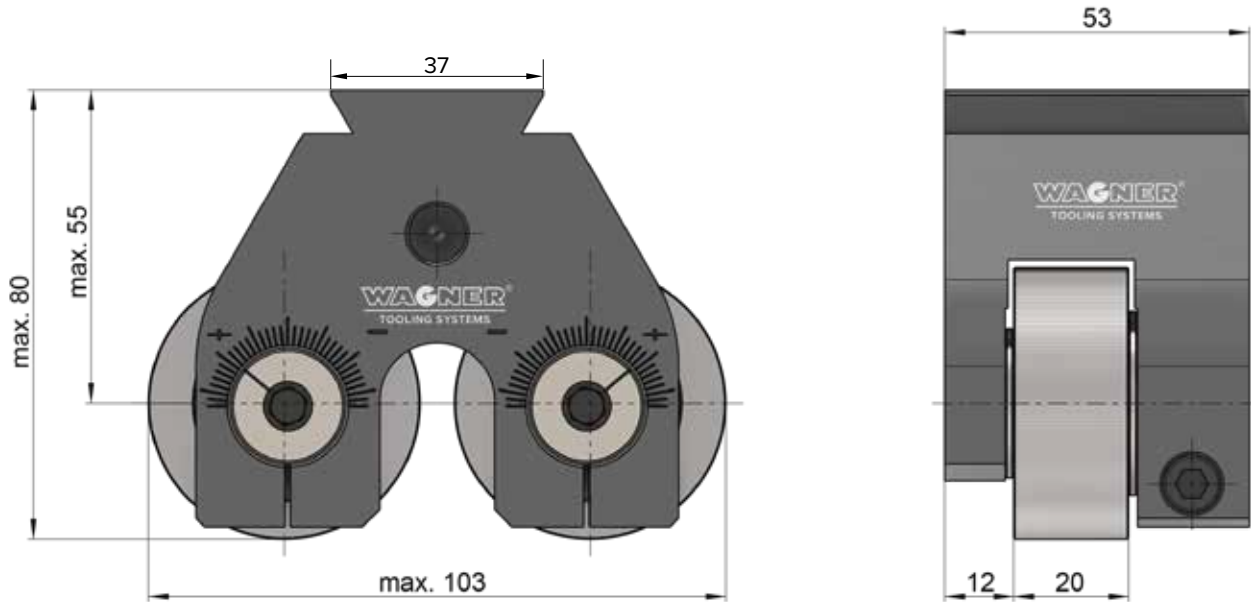

Knurling system TSW10

Knurling system TSW10

Weight with rolls	1.9 kg
Weight adapter	2.0–3.0 kg

	mm	inch
Working range \varnothing	3–18	0.118–0.709
Roll width max.	20	0.787

Knurling system TSW18

Knurling system TSW18

Weight with rolls	5.9 kg
Weight adapter	3.0–5.0 kg

	mm	inch
Working range \varnothing	14–36	0.551–1.417
Roll width max.	40	1.575

Knurling system TSW24

Knurling system TSW24

Weight with rolls	6.1 kg
Weight adapter	3.0–5.0 kg

	mm	inch
Working range Ø	18–40	0.709–1.575
Roll width max.	43.9	1.728

Knurling system TSW24-SR

Knurling system TSW24-SR

Weight with rolls	4.1 kg
Weight adapter	3.0–5.0 kg

	mm	inch
Working range \varnothing	18–40	0.709–1.575
Roll width max.	20	0.787