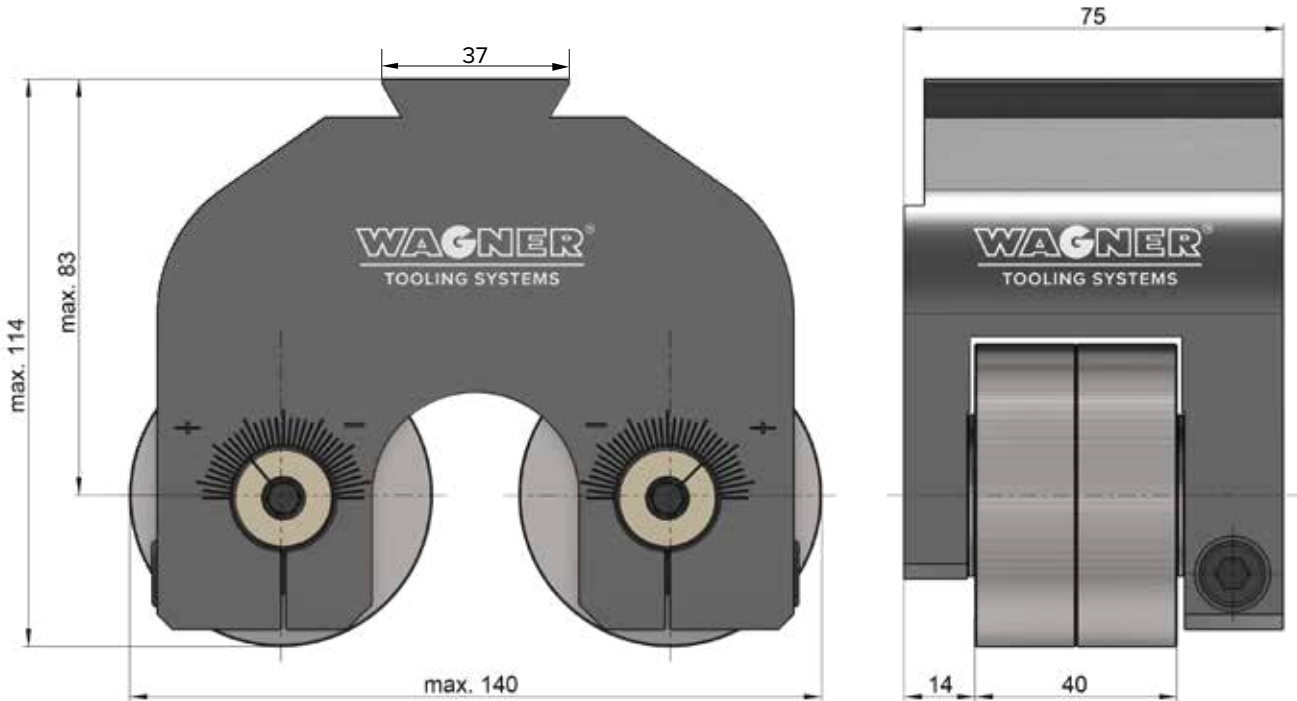

Knurling system TSW10

Knurling system TSW10

Weight with rolls	1.9 kg
Weight adapter	2.0–3.0 kg

	mm	inch
Working range \varnothing	3–18	0.118–0.709
Roll width max.	20	0.787

Knurling system TSW18

Knurling system TSW18

Weight with rolls	5.9 kg
Weight adapter	3.0–5.0 kg

	mm	inch
Working range \varnothing	14–36	0.551–1.417
Roll width max.	40	1.575

Knurling system TSW24

Knurling system TSW24

Weight with rolls	6.1 kg
Weight adapter	3.0–5.0 kg

	mm	inch
Working range Ø	18–40	0.709–1.575
Roll width max.	43.9	1.728

Knurling system TSW24-SR

Knurling system TSW24-SR

Weight with rolls	4.1 kg
Weight adapter	3.0–5.0 kg

	mm	inch
Working range \varnothing	18–40	0.709–1.575
Roll width max.	20	0.787